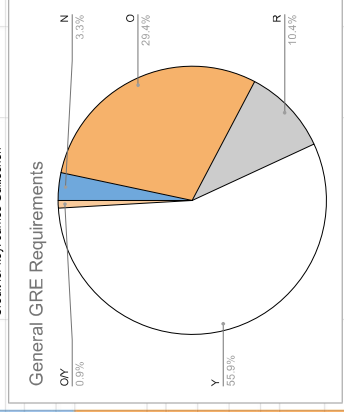

University	USNWR Ranking	Department(s)	Gen. GRE	Math Subj. GRE	Temporary?	Source:	Program Website:	Additional Notes:
California Institute of Technology	Math: 9; Applied Math: 5	Mathematics	N	N	Fall 2021 Application Cycle	Mia de la Rayes (http://pma.uscivisons.caltech.edu/)	Normally, General GRE required, subject GRE strongly recommended for mathematics. Tweet in source overrides anything on website.	
Cornell University	13	Mathematics	N	N	Fall 2021 Application Cycle	https://math.cornell.edu/	Normally both required.	
Massachusetts Institute of Technology	Math: 2 Applied Math: 3	Mathematics	N	N	Fall 2021 Application Cycle	https://math.mit.edu/	Normally, "Optional but encouraged." Pure and applied math in same department	
Montana State University	144	Mathematical Sciences	N	N	No	http://www.math.montana.edu/	According to Prof. Britany Fasy, the message is "if you are proud of your scores, send them and they'll note that, but she's never seen them commented on in review committees."	
New York University	Math: 9; Applied math: 1	Mathematics	N	N	Fall 2021 Application Cycle	https://math.nyu.edu/	Normally both required.	
Rice University	26	Mathematics	N	N	No	https://math.rice.edu/		
Virginia Tech	62	Mathematics	N	N	Fall 2021 Application Cycle	https://www.math.vt.edu/		
West Virginia University	127	Mathematics	N	N	No	Dr. Jessica Deente (https://mathematics.wvu.edu/home)		
Brown University	4	Applied Mathematics	O	O	Fall 2021 Application Cycle	https://www.brown.edu/	Website not updated. Website. Subject scores highly recommended, quality of application hard to assess. She has not seen them in what it is's coable, especially if you're used in math or applied math.)	
Brown University	14	Mathematics and Statistics	O	O	No	https://www.brown.edu/	Master's degree required for admission to PhD program	
Concordia University		Mathematics and Statistics	O	O	No	https://www.concordia.ca/academic/math/	Subject GRE score useful for applicants from a non mathematics background	
Cornell University	16	Applied Mathematics	O	O	No	https://www.cornell.edu/math/	Normally, general required and subject recommended	
Duke University	16	Mathematics	O	O	Fall 2021 Application Cycle	Prof. Colleen Robble (https://math.duke.edu/)	Master's Programs only (no PhD offered)	
Georgetown University		Mathematics	O	O	No	https://mathstat.ges/	General GRE is required for Master's applicants, but not for PhD.	
Harvard University		Applied Mathematics	O	O	No	https://www.seas.harvard.edu/	Website not yet updated. Normally, US Citizens - Strongly recommended but not required. International students - strongly recommended, not required, helps processing application	
Kansas State University	94	Mathematics Mathematical Sciences	O	O	Fall 2021 Application Cycle	Prof. Sarah Rozickoff	Website not updated. Normally general and subject required	
Kent State University	108	Mathematics and Statistics	O	O	No	https://www.kent.edu/		
Johns Hopkins University	22	Mathematics and Statistics	O	O	Fall 2021 Application Cycle	Sabrina Raymond (Program Coordinator)		
Mcgill University		Mathematics	O	O	No	https://www.mcgill.ca/math/stat/		
Montclair State University		Mathematics	O	O	No	https://www.montclair.edu/math/		
North Carolina State University	53	Mathematics	O	O	Fall 2021 Application Cycle	https://math.ncsu.edu/	Mostly master's degree programs; there is a PhD program in mathematical education	
North Dakota State University		Mathematics	O	O	No	https://www.ndsu.edu/	Current cycle confirmed by Prof. Seth Sullivant; Department of Mathematics houses both the math and applied math PhD programs	
Ohio University	108	Mathematics	O	O	No	https://www.ohio.edu/	GRE scores useful if better than transcripts; applicants encouraged to submit if they leave them out. Website will be updated for Fall 2021. Please contact them from FAQ page regarding GRE scores. You may submit photocopies of PDF reports of GRE scores instead of originals, as long as the reports show your name, the date the test was taken, and all scores (verbal, quantitative, analytical writing, and subject). If you have any concerns, please reserve the right to request official scores if there is any concern about score validity.	
Oregon State University	74	Mathematics	O	O	Fall 2021 Application Cycle	https://math.oregonstate.edu/	GRE Policy will be reviewed Spring 2021	

Key
N = Not Considered
O = Optional
R = Recommended
Y = Yes, required

Credit for key: James Gullechton