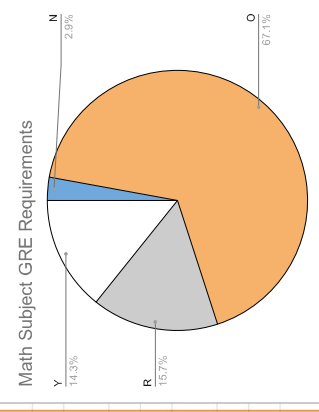

University	USNWR Ranking	Department(s)	Gen. GRE	Math Subj. GRE	Temporary?	Source:	Program Website:	Additional Notes:
California Institute of Technology	Math: 9; Applied Math: 5	Mathematics	N	N	Fall 2021 Application Cycle	Mia de la Rayes (http://pma.uscivisons.caltech.edu/)	Normally, General GRE required, subject GRE strongly recommended for mathematics. Tweet in source overrides anything on website.	
Cornell University	13	Mathematics	N	N	Fall 2021 Application Cycle	https://math.cornell.edu/	Normally both required.	
Massachusetts Institute of Technology	Math: 2 Applied Math: 3	Mathematics	N	N	Fall 2021 Application Cycle	https://math.mit.edu/	Normally, "Optional but encouraged." Pure and applied math in same department	
Montana State University	144	Mathematical Sciences	N	N	No	http://www.math.montana.edu/	According to Prof. Britany Fasy, the message is "if you are proud of your scores, send them and they'll note that, but she's never seen them commented on in review committees."	
New York University	Math: 9; Applied math: 1	Mathematics	N	N	Fall 2021 Application Cycle	https://math.nyu.edu/	Normally both required.	
Rice University	26	Mathematics	N	N	No	https://math.rice.edu/		
Virginia Tech	62	Mathematics	N	N	Fall 2021 Application Cycle	https://www.math.vt.edu/		
West Virginia University	127	Mathematics	N	N	No	Dr. Jessica Deente (https://mathematics.wvu.edu/home)		
Brown University	4	Applied Mathematics	O	O	Fall 2021 Application Cycle	https://www.brown.edu/	Website not updated. Website. Subject scores highly recommended, quality of application hard to assess. She has not seen them in what it is's coable, especially if you're used in math or applied math.)	
Brown University	14	Mathematics and Statistics	O	O	No	https://www.brown.edu/	Master's degree required for admission to PhD program	
Concordia University		Mathematics and Statistics	O	O	No	https://www.concordia.ca/academic/math/	Subject GRE score useful for applicants from a non mathematics background	
Cornell University	16	Applied Mathematics	O	O	No	https://www.cornell.edu/math/	Normally, general required and subject recommended	
Duke University	16	Mathematics	O	O	Fall 2021 Application Cycle	Prof. Colleen Robble (https://math.duke.edu/)	Master's Programs only (no PhD offered)	
Georgetown University		Mathematics	O	O	No	https://mathstat.ges/	General GRE is required for Master's applicants, but not for PhD.	
Harvard University		Applied Mathematics	O	O	No	https://www.seas.harvard.edu/	Website not yet updated. Normally, US Citizens - Strongly recommended but not required. International students - strongly recommended, not required, helps processing application	
Kansas State University	94	Mathematics Mathematical Sciences	O	O	Fall 2021 Application Cycle	Prof. Sarah Rozickoff	Website not updated. Normally general and subject required	
Kent State University	108	Mathematics and Statistics	O	O	No	https://www.kent.edu/		
Johns Hopkins University	22	Mathematics and Statistics	O	O	Fall 2021 Application Cycle	Sabrina Raymond (Program Coordinator)		
Mcgill University		Mathematics	O	O	No	https://www.mcgill.ca/math/stat/		
Montclair State University		Mathematics	O	O	No	https://www.montclair.edu/math/		
North Carolina State University	53	Mathematics	O	O	Fall 2021 Application Cycle	https://math.ncsu.edu/	Mostly master's degree programs; there is a PhD program in mathematical education	
North Dakota State University		Mathematics	O	O	No	https://www.ndsu.edu/	Current cycle confirmed by Prof. Seth Sullivant; Department of Mathematics houses both the math and applied math PhD programs	
Ohio University	108	Mathematics	O	O	No	https://www.ohio.edu/	GRE scores useful if better than transcripts; applicants encouraged to submit if they leave them out. Website will be updated for Fall 2021. Please contact them from FAQ page regarding GRE scores. You may submit photocopies of PDF reports of GRE scores instead of originals, as long as the reports show your name, the date the test was taken, and all scores (verbal, quantitative, analytical writing, and subject). If you have any concerns, please reserve the right to request official scores if there is any concern about score validity.	
Oregon State University	74	Mathematics	O	O	Fall 2021 Application Cycle	https://math.oregonstate.edu/	GRE Policy will be reviewed Spring 2021	

Key
N = Not Considered
O = Optional
R = Recommended
Y = Yes, required

Credit for key: James Gullechton