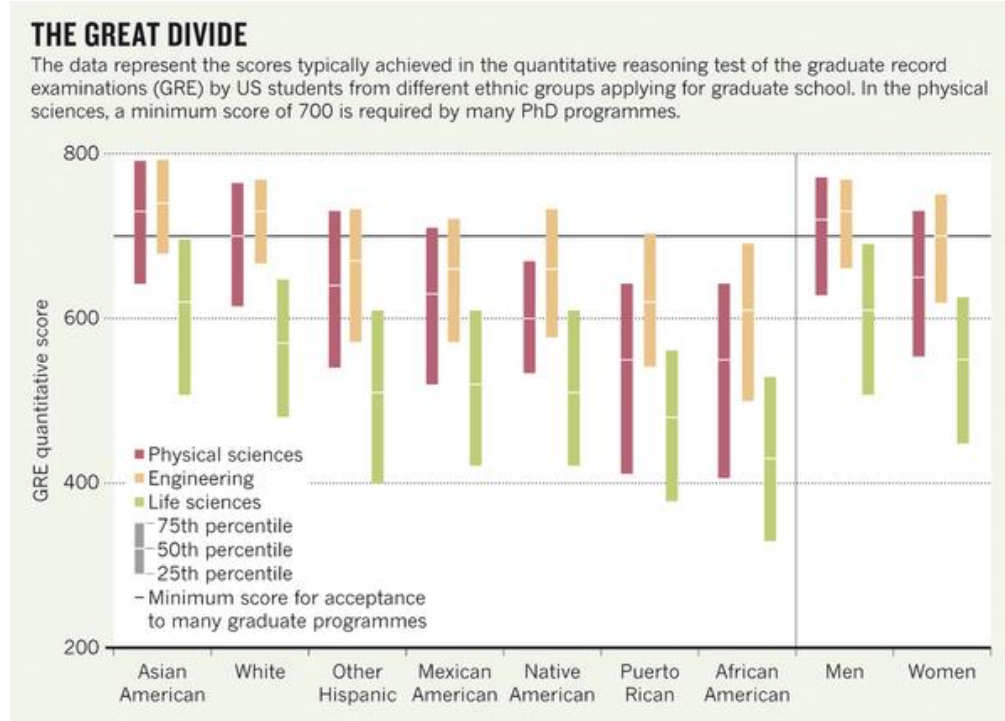

² <https://math.as.uky.edu/applying-to-mathematics>

Appendix 1: Data supporting reasons to drop the GRE requirement

1. The GRE is biased.

- Data unequivocally demonstrate that GRE scores are skewed to the disadvantage of women, URM, and students of lower socioeconomic status (Miller and Stussun *Nature* 2014; <https://www.nature.com/articles/nj7504-303a>):